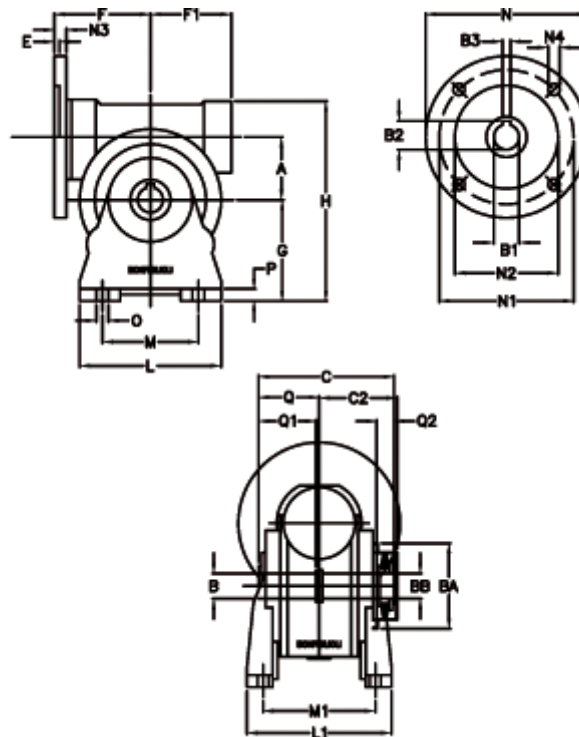

Article number: 390204910022336

Description: Worm Gear with Torque Limiter  
VF 49-L2-A-100 P63B14

## Measures

a = 49.50	C2 = 63,5	L1 = 124.0	O = 8.5
B = 25	Description = VF 49A-xx-63B14	m = 63	P = 12
B1 E7 = 11	E = 3.0	M1 = 98.5	Q = 51.0
B2 = 12.8	F = 70	N = 90	Q1 = 41
B3 H9 = 4	F1 = 63	N1 = 75	Q2 = 15
BA = 63	g = 82	N2 = 60	
BB H7 = 14	H = 162	N3 = 7.0	
C = 105	L = 110	N4 = 6	